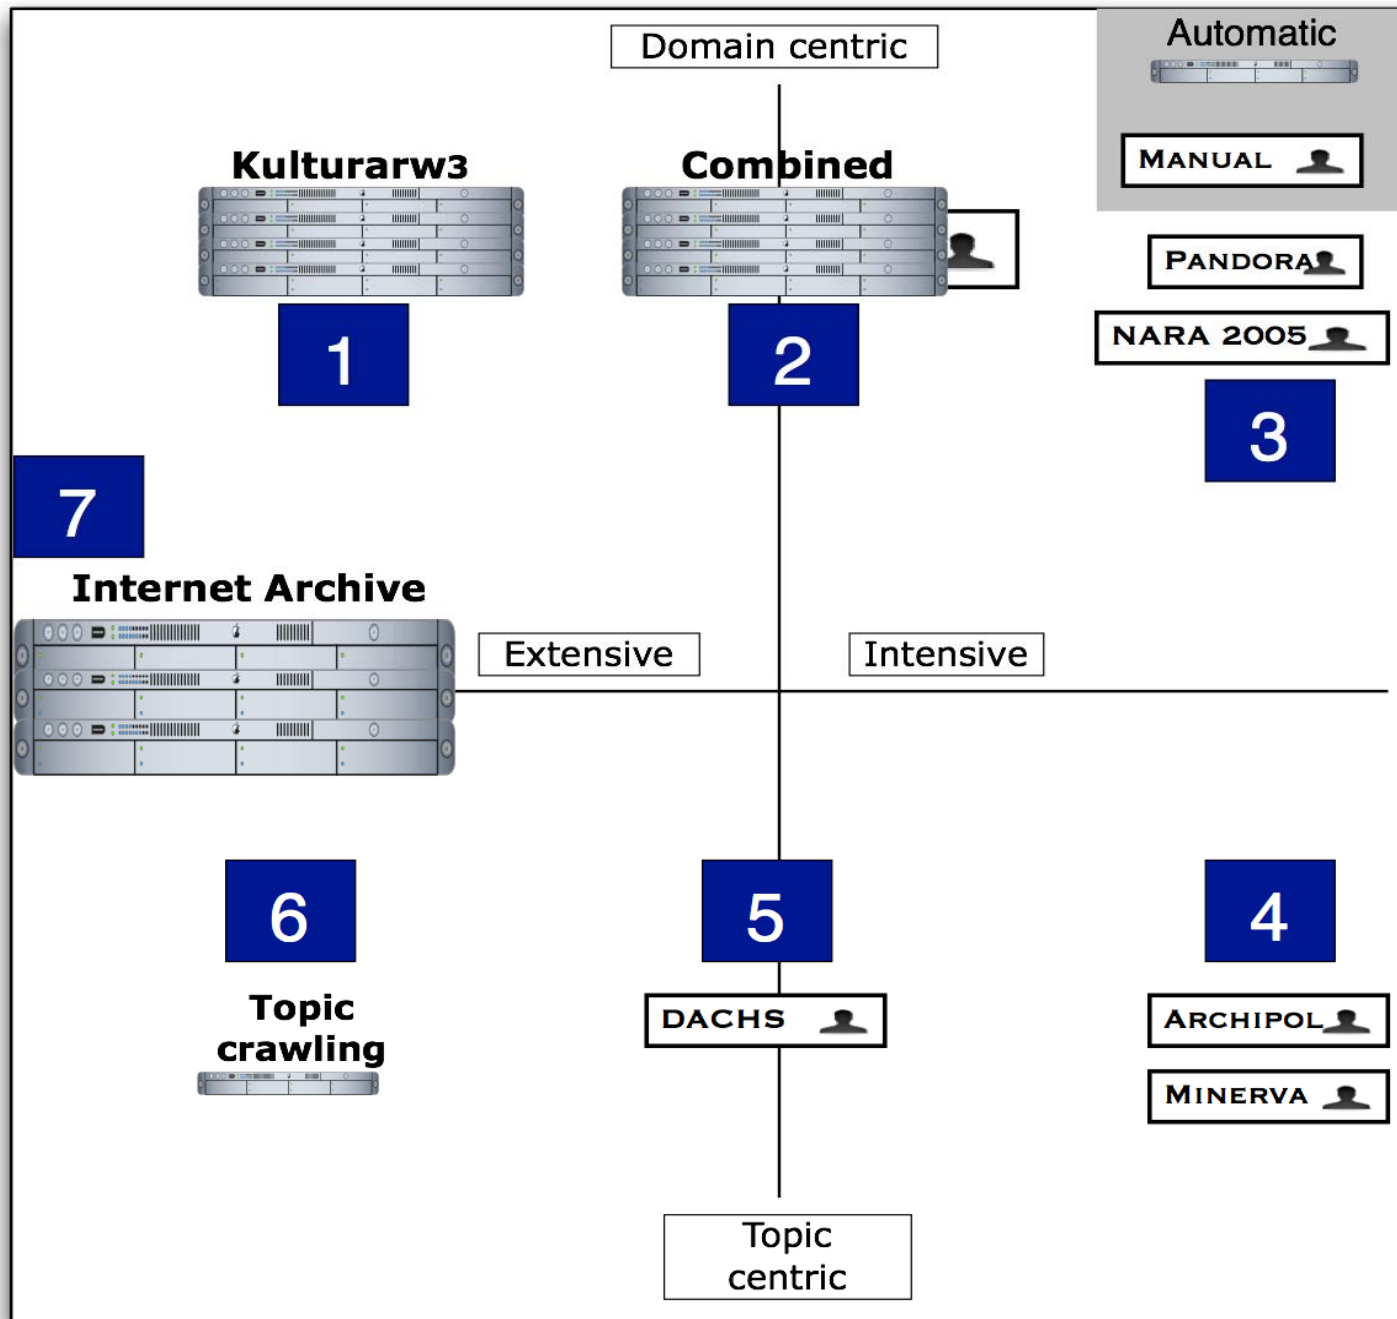

Web Archiving:
a collaborative effort in
progress

What has changed?

- (stable) & (discrete objects)
- time
- (publishers)
- technique

- online
- ready for automatic processing

www as a grid of servers

Web archives grid

(by redirection)

IIPC: standards and tools for the Web archives grid

- Standards
 - Architecture
 - Storage format (WARC)
 - Metadata

IIPC toolkit

- ready before mid-2006:
- Robust & scalable up the to the global web
- Implement IIPC standards (WARC, metadata, API...)
- Easy to install and use for advanced user (web archiving engineers)
- Open source and available for the all community of web archives

- Current or recent Web projects
 - EU referendum
 - British elections with British Library
 - Pilot study on archiving of TV and Radio website with the Netherlands Audiovisual Archive (BeelendGeleid)
 - ...