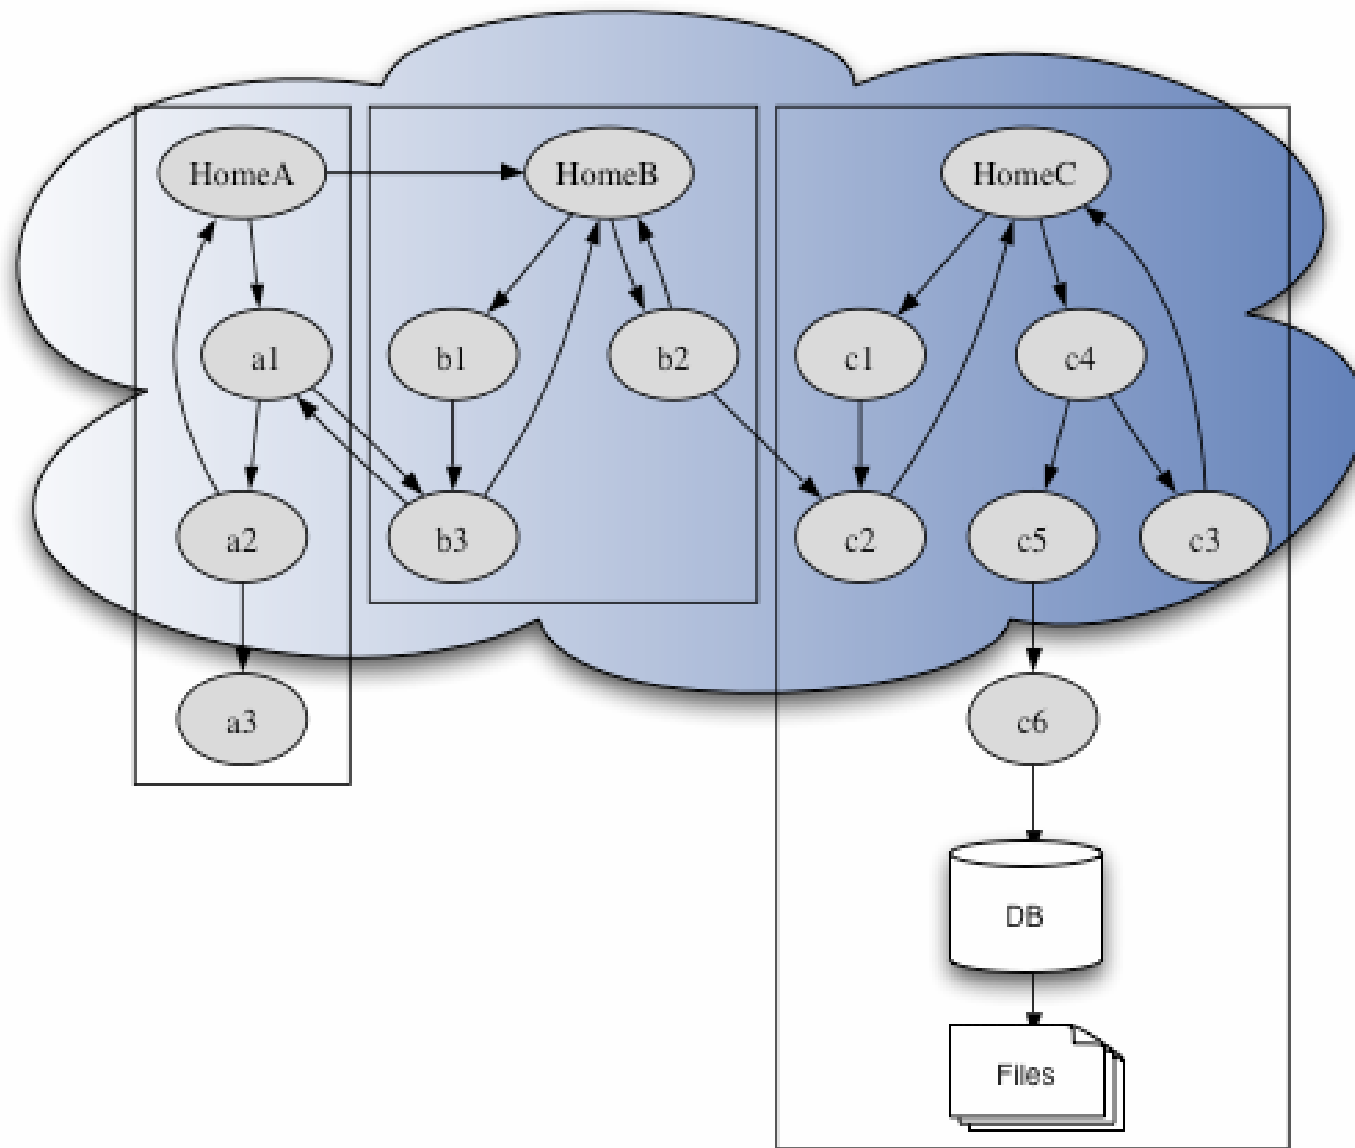

Web Archiving:
a collaborative effort in
progress

What has changed?

- (stable) & (discrete objects)
- time
- (publishers)
- technique

- online
- ready for automatic processing

www as a grid of servers

Web archives grid

(by redirection)

IIPC: standards and tools for the Web archives grid

- Standards
 - Architecture
 - Storage format (WARC)
 - Metadata

IIPC toolkit

- ready before mid-2006:
- Robust & scalable up the to the global web
- Implement IIPC standards (WARC, metadata, API...)
- Easy to install and use for advanced user (web archiving engineers)
- Open source and available for the all community of web archives