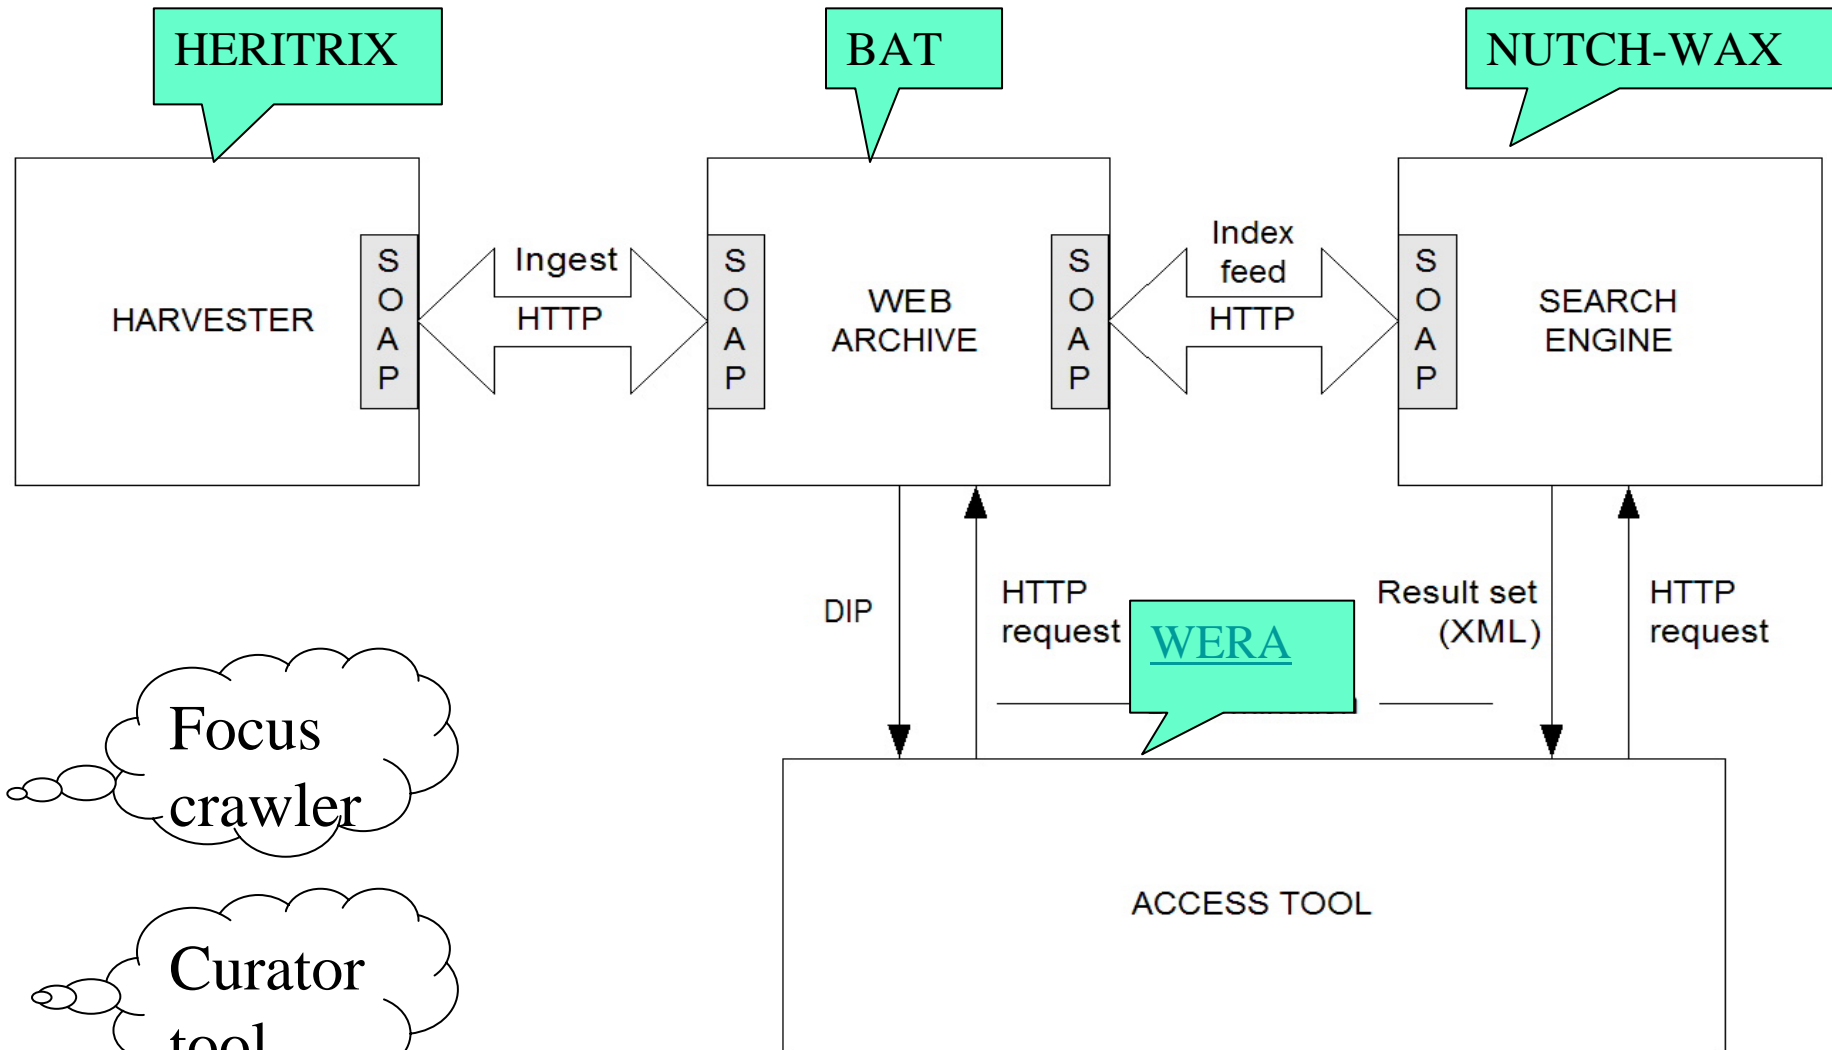

Web Archiving:
a collaborative effort in
progress

What has changed?

- (stable) & (discrete objects)
- time
- (publishers)
- technique

- online
- ready for automatic processing

www as a grid of servers

Web archives grid

(by redirection)

IIPC: standards and tools for the Web archives grid

- Standards
 - Architecture
 - Storage format (WARC)
 - Metadata

IIPC toolkit

- ready before mid-2006:
- Robust & scalable up the to the global web
- Implement IIPC standards (WARC, metadata, API...)
- Easy to install and use for advanced user (web archiving engineers)
- Open source and available for the all community of web archives